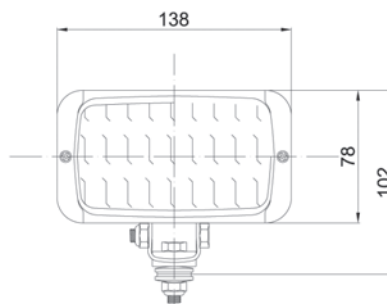

FARO LAVORO ALOGENO RETTANGOLARE 138X78MM

PHARE DE TRAVAIL RECTANGULAIRE 138X78MM
RECTANGULAR HALOGEN WORK LAMP 138 X 78MM
RECHTECLIGE HALOGENARBEITSSCHEINWERFER 138X78MM
FARO DE TRABAJO RECTANGULAR 138X78MM