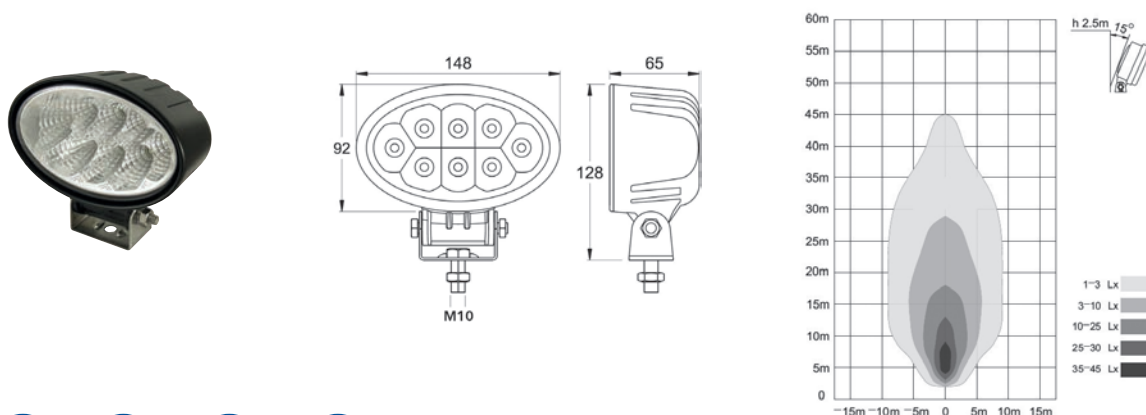

FARO LAVORO A LED OVALE 148X92MM 12-28V 24W 1800LM

PHARE DE TRAVAIL LED 148X92MM 12-28V 24W 1800LM
OVAL LED WORK LIGHT 148X92MM 12-28 V 24W 1800LM
LED- ARBEITSSCHEINWERFER 148X92MM 12-28V 24W 1800LM
FARO DE TRABAJO LED 12/28V 148X92MM 12-28V 24W 1800LM