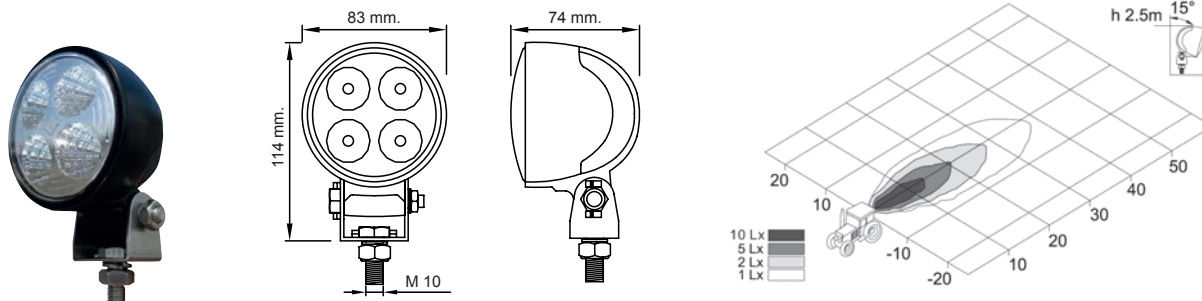

FARO LAVORO A LED 83X114MM 12-24V 12W 720LM

PHARE DE TRAVAIL LED 83X114MM 12-24V 12W 720LM
LED WORK LIGHT 83X114MM 12-24V 12W 720LM
LED- ARBEITSSCHEINWERFER 83X114MM 12-24V 12W 720LM
FARO DE TRABAJO LED 83X114MM 12-24V 12W 720LM