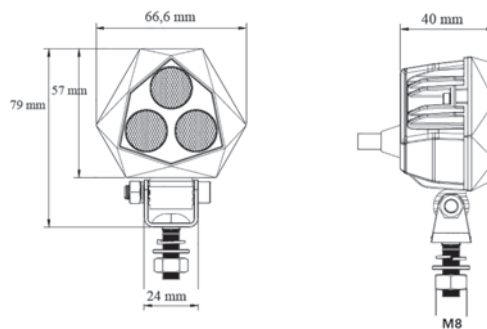

Work Lights Fari da lavoro

Catalogue

ITALIAN DESIGN
QUALITY STANDARD
CUSTOMIZED SOLUTIONS
ERGONOMIC STUDY
SAFETY APPROACH

ama

IMEL Division

FARO LAVORO TRIANGOLARE LED 10-30V 1200LM

PHARE DE TRAVAIL LED TRIANGULAIRE 10-30V 1200 LM
 TRIANGLE LED WORK LIGHT 10-30V 1200LM
 LED-ARBEITSSCHEINWERFER DREIECKIGE 10-30V 1200LM
 LUZ DE TRABAJO LED TRINAGULAR 10-30V 1200LM