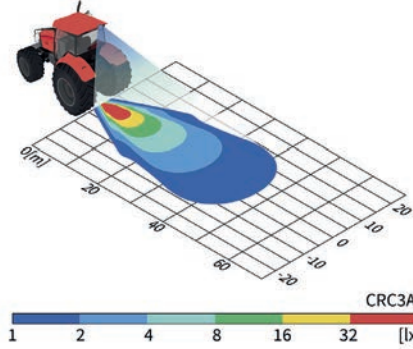

Illumination of 1 lux is sufficient light to read a newspaper
Lamp positioning: 8° from the vertical plane h=2,5m

12-24V

24W

IP67
IP69K

-40° C / +80° C

Art./Ref.	Flusso luminoso/ Luminous flux	Diametro esterno mm/ Outside diameter mm	Costruzione/ Costruction	Corpo/ Body	Trasparente/ Transparent	Colore/ Color	Costruzione/ Costruction
0F01137	1500LM	Ø 117mm	6 LED	Alluminio e plastica	Plastica	Temperatura colore 5000-7000K	Con connettore Deutsch 2 poli / with 2-pole Deutsch connector

FARO LAVORO LED 10/36V

PHARE DE TRAVAIL LED 10/36V
LED WORK LIGHT 10/36V
LED-LEUCHTBALKEN 10/36V
FARO DE TRABAJO LED 10/36V