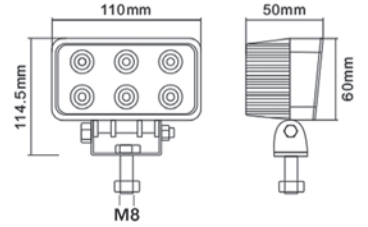

FARO LAVORO LED 10-36V 18W 1350 LM

PHARE DE TRAVAIL 10-36V 18W 1350 LM
LED WORK LIGHT 10-36V 18W 1350 LM
LED-ARBEITSLEUCHTE 10-36V 18W 1350 LM
LUZ DE TRABAJO LED 10-36V 18W 1350 LM