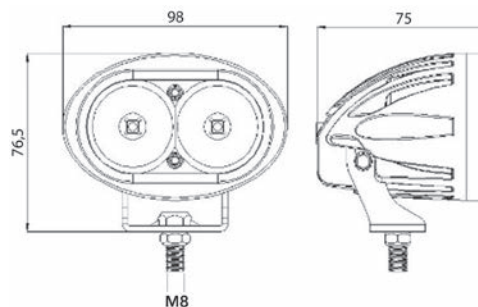

FARO LAVORO A LED 10-60V 10W

PHARE DE TRAVAIL LED 10-60V 10W

LED WORK LIGHT 10-60V 10W

LED- ARBEITSSCHEINWERFER 10-60V 10W

FARO DE TRABAJO LED 10-60V 10W