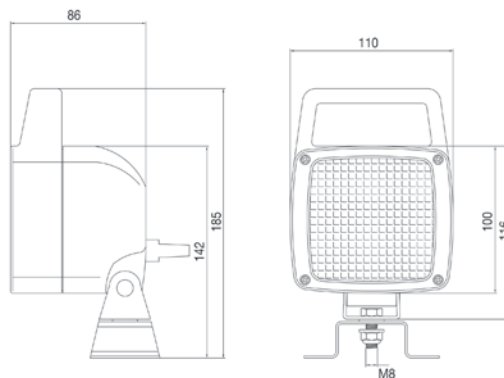

FARO LAVORO ALOGENO 100X100MM CON MANIGLIA

PHARE DE TRAVAIL 100X100MM AVEC POIGNEE
HALOGEN WORK LAMP 100X100MM WITH HANDLE
HALOGENARBEITSSCHEINWERFER 100X100MM MIT GRIFF
FARO DE TRABAJO 100X100MM CON MANILLA