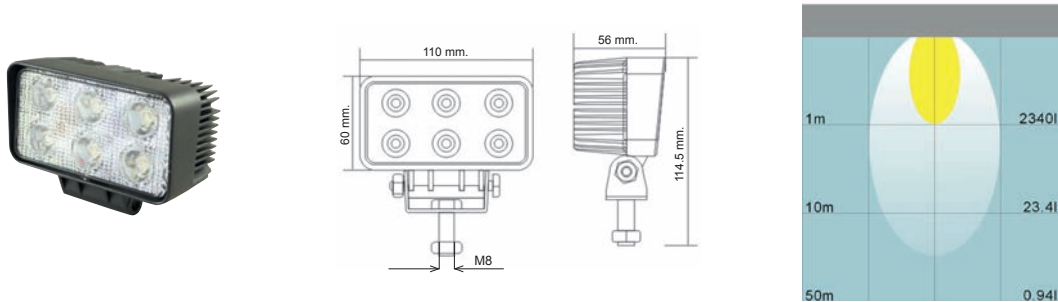

FARO DA LAVORO A LED 110x60MM 10-30V 18W 1080LM

PHARE DE TRAVAIL LED 110X60MM 10-30V 18W 1080LM
LED WORK LIGHT 110X60MM 10-30V 18W 1080LM
LED- ARBEITSSCHEINWERFER 110X60MM 10-30V 18W 1080LM
FARO DE TRABAJO LED 110X60MM 10-30V 18W 1080LM

Art./Ref.	Flusso luminoso/ Luminous flux	Modello/ Model	Costruzione/ Costruction	Colore/ Color	Corpo/ Body	Trasparente/ Trasparent	Materiale/ Material	Note/ Notes	Cablaggio/ Wiring
0F01103	1080 LM	Flusso luminoso ad ampio raggio (60°)	6 LED (Epistar)	Tempertaura colore: 6000K	Alluminio	Policarbonato	Staffa di fissaggio in acciaio inossidabile	Inversione di polarità: protetto	40-60cm

FARO LAVORO LED 12-28V 4050LM CON INTERRUPTORE

FEU DE TRAVAIL LED 12-28V 4050LM AVEC INTERRUPTOR
LED WORK LIGHT 12-28V 4050LM WITH SWITCH
LED-ARBEITSSCHEINWERFER 12-28V 4050ML MIT SCHALTER
FARO DE TRABAJO LED 12-28V 4050LM CON INTERRUPTOR