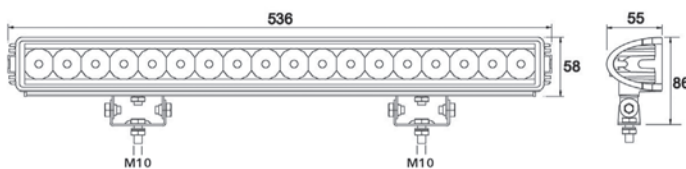

BARRA LUCI A LED 536x58MM 12-28V 54W 4050LM

BARRE LUMINEUSE A LED 536X58MM 12-28V 54W 4050LM
LED LIGHT BAR 536X58MM 12-28V 54W 4050LM
LED-LEUCHTBALKEN 536X58MM 12-28V 54W 4050LM
BAR DE LUZ A LED 536X58MM 12-28V 54W 4050LM