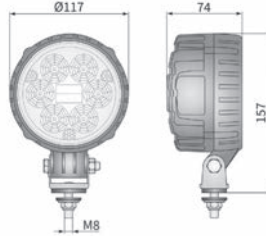

FARO LAVORO LED 12/24V 1500LM Ø 117 MM CLASSE 5

PHARE DE TRAVAIL LED 12/24V 1500LM Ø 117 MM
LED WORK LIGHT 12/24V 1500LM Ø 117 MM
LED-LEUCHTBALKEN 12/24V 1500LM Ø 117 MM
FARO DE TRABAJO LED 12/24V 1500LM Ø 117 MM