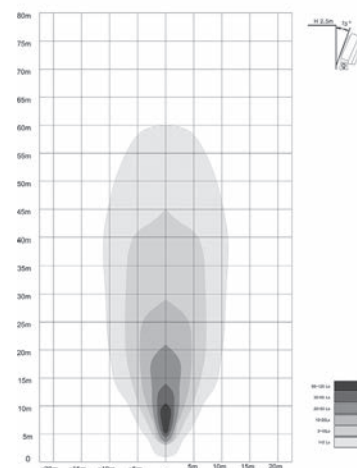

BARRA LUCI A LED 536x58MM 12-28V 54W 4050LM

BARRE LUMINEUSE A LED 536X58MM 12-28V 54W 4050LM
LED LIGHT BAR 536X58MM 12-28V 54W 4050LM
LED-LEUCHTBALKEN 536X58MM 12-28V 54W 4050LM
BAR DE LUZ A LED 536X58MM 12-28V 54W 4050LM