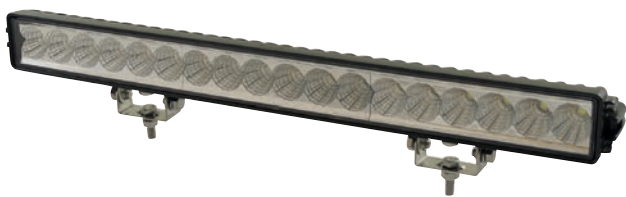

BARRA LUCI A LED 536x58MM 12-28V 54W 4050LM

BARRE LUMINEUSE A LED 536X58MM 12-28V 54W 4050LM
LED LIGHT BAR 536X58MM 12-28V 54W 4050LM
LED-LEUCHTBALKEN 536X58MM 12-28V 54W 4050LM
BAR DE LUZ A LED 536X58MM 12-28V 54W 4050LM