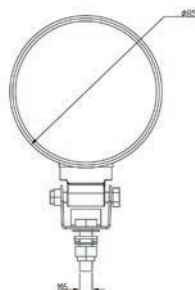

FARO LAVORO ALOGENO Ø 80MM

PHARE DE TRAVAIL RONDE Ø 80MM
HALOGEN WORK LAMP Ø 80MM
ARBEITSSCHEINWERFER Ø 80MM
FARO DE TRABAJO Ø 80MM