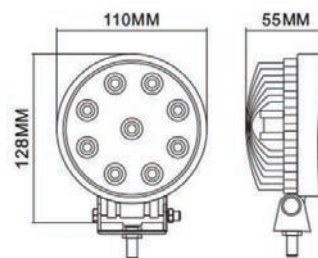

FARO DA LAVORO A LED ROTONDO

PHARE DE TRAVAIL RONDE
HALOGEN WORK LAMP
ARBEITSSCHEINWERFER
FARO DE TRABAJO

Art./Ref.	Costruzione/ Costruction	Dimensioni mm/ Dimensions mm	Corpo/ Body	Trasparente/ Transparent	Cablaggio/ Wiring	Modello/ Model	Flusso luminoso/ Luminous flux	Note/ Notes
61093	9 LED	110 x 55 x 128	Alluminio	PMMA	Cavo elettrico	Rotondo	Ampio/largo	Può essere installato in tutte le posizioni (dritto, laterale, appeso)