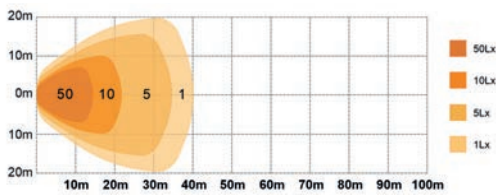

12-36V

50W

IP67

-40° C / +60° C

Art./Ref.	Flusso luminoso/ Luminous flux	Diametro esterno mm/ Outside diameter mm	Costruzione/ Costruction	Corpo/ Body	Trasparente/ Transparent	Colore/ Color
61118	Ampio/largo	158	5 LED	Alluminio		Temperatura colore 6000