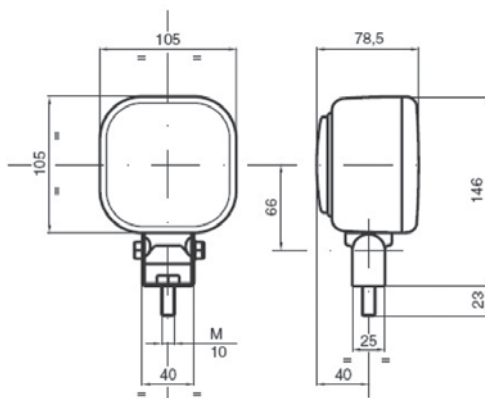

FARO LAVORO ALOGENO 124X124MM

PHARE DE TRAVAIL 124X124MM
HALOGEN WORK LIGHT 124X124MM
ZUSSATZSCHEINWERFER 124X124MM
FARO DE TRABAJO ALOGENO 124X124MM