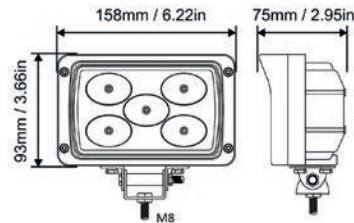

FARO LAVORO LED 10/36V

PHARE DE TRAVAIL LED 10/36V
LED WORK LIGHT 10/36V
LED-LEUCHTBALKEN 10/36V
FARO DE TRABAJO LED 10/36V