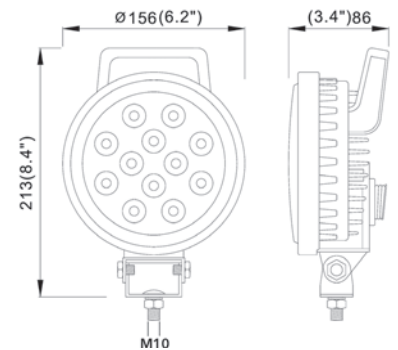

Art./Ref.	Pos.	Flusso luminoso/ Luminous flux	Costruzione/ Costruction	Diametro esterno mm/ Outside diemter mm	Dimensioni/ Sizes	Cablaggio/ Wiring	Corpo/ Body
64488	1	Fascio di luce ampia	12 Led	Ø 156 mm	86x213 mm	2 m	Alluminio
64489	2	Fascio di luce lungo	12 Led	Ø 156 mm	86x213 mm	2 m	Alluminio