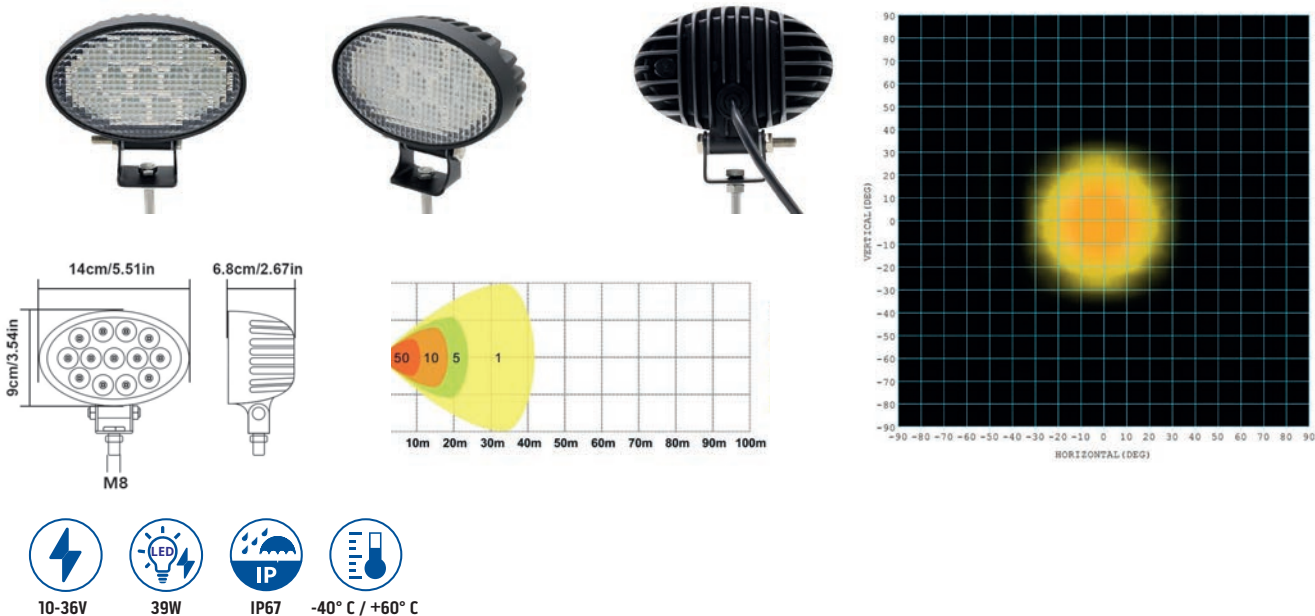

FARO LAVORO LED 10/36V 39W 3120LM

PHARE DE TRAVAIL LED 10/36V 39W 3120LM
LED WORK LIGHT 10/36V 39W 3120LM
LED- ARBEITSSCHEINWERFER 10/36V 39W 3120LM
FARO DE TRABAJO LED 10/36V 39W 3120LM

- 10-36V
- 39W
- IP67
- -40° C / +60° C

Art./Ref.	Modello/Model	Costruzione/Construction	Flusso luminoso/Luminous flux	Dimensioni/Sizes	Assorbimento di corrente/Current draw	Corpo/Body
68052	ovale	13 LED 3120LM	Ampio/largo	140X90X68	2,24A a 12V; 1,13A a 24V; 0,807 a 36V	Alluminio

FARO LAVORO A LED QUADRATO 10-110V DC, 27W, 2160LM

PHARE DE TRAVAIL LED 10-110V DC 2160 LM 27W
LED WORK LIGHT 10-110V DC 2160 LM 27W
LED- ARBEITSSCHEINWERFER 10-110V DC 2160 LM 27W
FARO DE TRABAJO LED 10-110V DC 2160 LM 27W